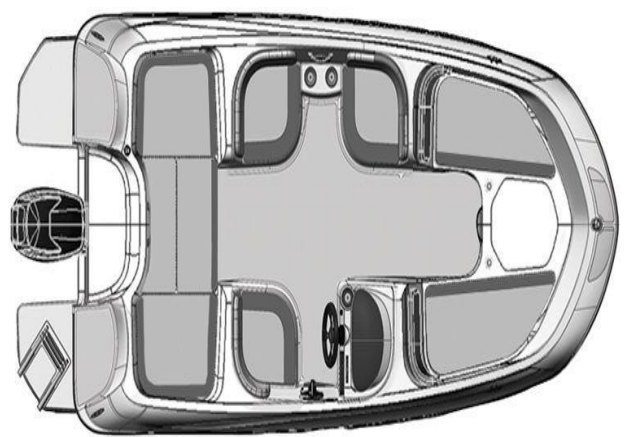

Cooler

Bow & Aft Filler Cushions

Cockpit Table Mid

Short Windshield with opening Centre Panel

Road trailer with brakes

Disclaimer

Disclaimer

Photo:

Measurements:

LOA:	5.41 m
Displacement:	0 kg
Fuel Tank Cap:	0 L
Water Tank Cap:	0 L

Propulsion:

Number of Engine: 1
Engine Makes: Mercury
Engine Model: 60

Dimensions:

LOA: 5.41 m
LWL: 0
Beam: 7'3"
MaxDraft: 0