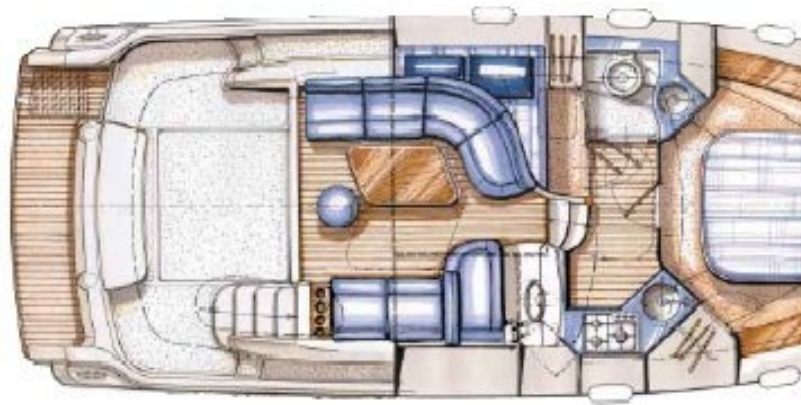

Measurements:

LOA: m
Displacement: kg
Fuel Tank Cap: L
Water Tank Cap: L

Propulsion:

Number of Engine: 1
Engine Makes: Volvo Penta
Engine Model: KAD 300

Dimensions:

LOA: m
LWL:
Beam:
MaxDraft:

Engines:

Total Power: 570 hp