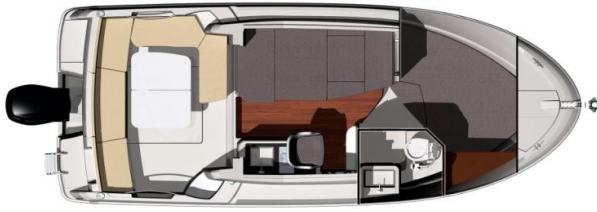

Log and sounder

GPS plotter

Disclaimer

Disclaimer

Photo:

Measurements:

LOA:	7.32 m
Displacement:	0 kg
Fuel Tank Cap:	0 L
Water Tank Cap:	0 L

Propulsion: