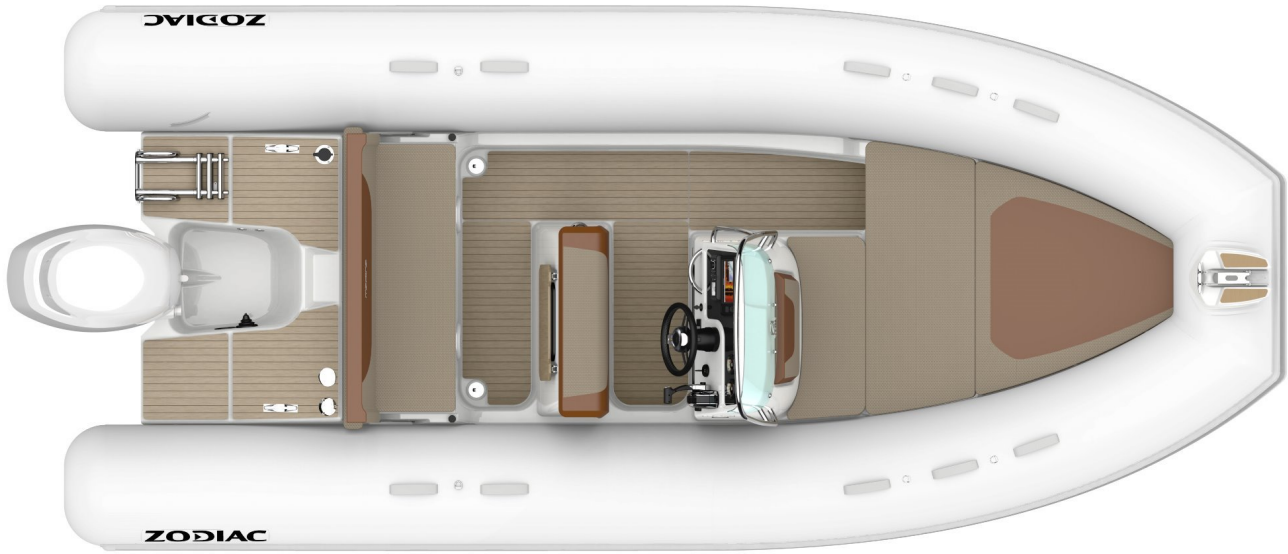

### IDLENESS

Perfect for a long break at sea, the Medline is a true private beach thanks to its spaces converted to Sun deck. Created for long daily trips, the Medline range belongs to the new generation of Zodiac boats : RIB clearly relax-oriented. Their design allows to transform the deck in a large sun deck, thus creating a 'private beach' area. "

### PLEASURE

Including 5 boats, the Medline range has been redesigned by setting an absolute priority : its easy use ashore, at mooring, and at sea. The size and weight of each model have been optimized to get an excellent weight-to-power ratio in order to choose a moderate engine, and simplify maneuvers at lowering and storage.

### TECHNICAL FEATURES

OVERALL LENGTH (m-ft)	5.8m -19'0"	SHAFT	XL
INSIDE LENGTH (m-ft)	4.91m -16'1"	MAXIMUM ALLOWED POWER (HP)	115
OVERALL BEAM (m-ft)	2.54m -8'4"	MAX. ALLOWED ENGINE WEIGHT (Kg-Lbs)	244 - 538
INSIDE BEAM (m-ft)	1.44m -4'9"	HULL LENGTH (m - ft)	5.25m -17'3"
TUBE DIAMETER (m-ft)	0.55m -1'10"	HULL WIDTH (m - ft)	1.89m -6'2"
WEIGHT (Kg-Lbs)	601 - 1325	HULL HEIGHT (m - ft)	1.6m -5'3"
NUMBER OF PASSENGERS (CAT. C)	12	DEADRISE	22.5°
MAXIMUM PAYLOAD (CAT. C) (Kg-Lbs)	1420 - 3130	TANK (L - Gal)	90L - 24Gal
NUMBER OF WATERTIGHT COMPARTMENTS	5		

## STANDARD EQUIPMENT

**HULL & DECK:** 1 Bow D ring, 1 Self-bailer.

**COMFORT:** Boarding ladder with handle, Bow sunbathing, Folding aft backrest for sunbathing, Hydraulic steering, Leaning post.

**TUBE:** Removable tube, Davit with integrated mooring cleat, Semi-recessed Easy Push valves.