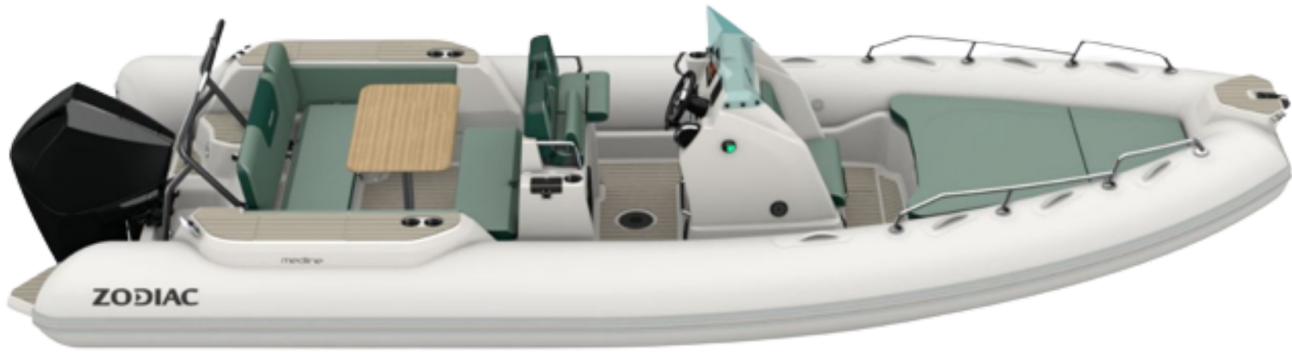

NEW

Perfect for long trips on the sea, the medline is a true private oasis thanks to its transformable surface, which can be transformed into a sunbathing area. Created for long day trips, the medline range is part of the new generation of Zodiac boats: rigid-hulled inflatable openly oriented towards leisure. The arrangement allows to transform the deck into a vast sun lounger, to create a "private oasis" area.

TECHNICAL FEATURES

OVERALL LENGTH (m-ft)	7.34m -24'1"	SCHAFT	XL
INSIDE LENGTH (m-ft)	6.16m -20'3"	MAXIMUM ALLOWED POWER (HP)	300
OVERALL BEAM (m-ft)	2.9m -9'6"	RECOMMENDED POWER (HP)	250
INSIDE BEAM (m-ft)	1.67m -5'6"	MAX. ALLOWED ENGINE WEIGHT (Kg-Lbs)	385 - 849
TUBE DIAMETER (m-ft)	0.6m -1'12"	DESIGN CATEGORY	B-C
WEIGHT (Kg-Lbs)	1150 - 2525	HULL LENGTH (m - ft)	6.45m -21'2"
NUMBER OF PASSENGERS (CAT. C)	16	HULL WIDTH (m - ft)	2.15m -7'1"
NUMBER OF PASSENGERS (CAT. B-C)	7	HULL HEIGHT (m - ft)	2.2m -7'3"
MAXIMUM PAYLOAD (CAT. C) (Kg-Lbs)	1930 - 4254	DEADRISE	22°
MAXIMUM PAYLOAD (CAT. B) (Kg-Lbs)	1330 - 2932	TANK (L - Gal)	300L -80Gal
NUMBER OF WATERTIGHT COMPARTMENTS	5		

STANDARD EQUIPMENT

HULL & DECK: 2 Bailers, 2 Swimming Platforms w/ Port Telescopic Boarding Ladder , 3 Big Storage Compartments , 4 Cleats, 6 Cupholders (on Wings (4), Console and Bolster) , Double-Position Bolster w/ Built-in Kitchen, GRP Wings w/ EVA, Self Bailing Cockpit, Tilting Console w/ Storage Under Deck , 1 Bow D Ring .