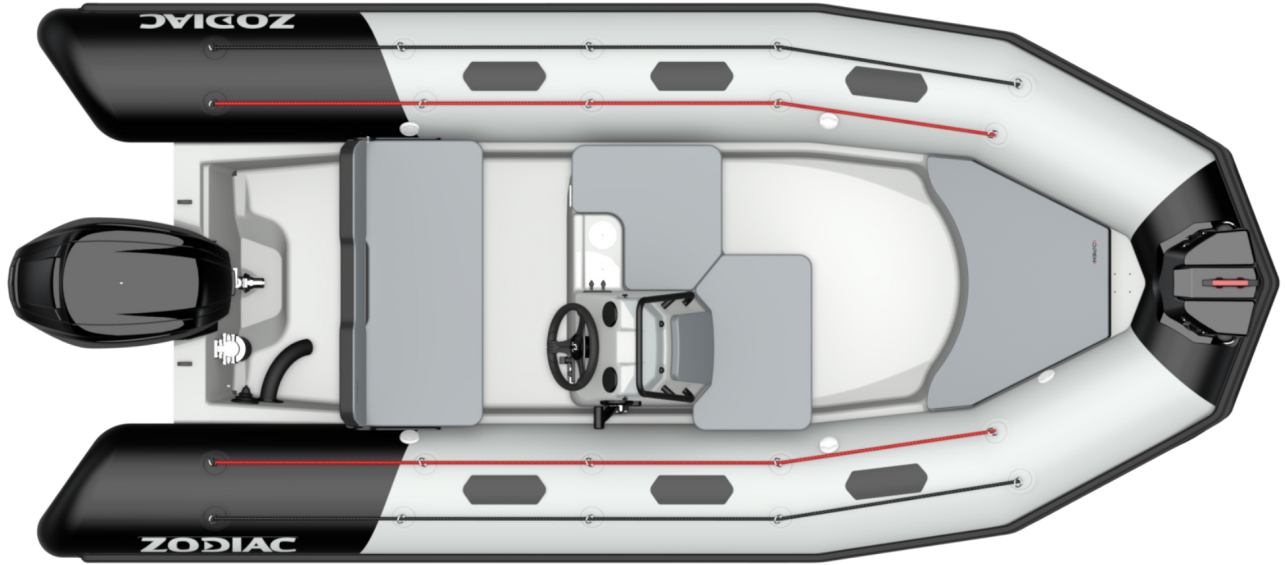

THE NEW ZODIAC OPEN RANGE IS COMING !

A nice collection of small boats for having fun, they are compact and practical ! Real toy with a racing look, easy to store, easy to drive, easy to launch, easy to tow, 4 seats minimum, 4 colors and materials of tubes are available. Tubes are available in PVC or Neoprene, and the tank allows long time navigation.

TECHNICAL FEATURES

OVERALL LENGTH (m-ft)	4.7m-15'5"	SCHAFT	L
INSIDE LENGTH (m-ft)	2.92m-9'7"	MAXIMUM ALLOWED POWER (HP)	80
OVERALL BEAM (m-ft)	2.05m-6'8"	RECOMMENDED POWER (HP)	50
INSIDE BEAM (m-ft)	1.1m-3'7"	MAX. ALLOWED ENGINE WEIGHT (Kg-Lbs)	170-374.8
TUBE DIAMETER (m-ft)	0,5m	HULL LENGTH (m - ft)	3.83-12'6"
WEIGHT (Kg-Lbs)	305-672	HULL WIDTH (m - ft)	1.38-4'6"
NUMBER OF PASSENGERS (CAT. C)	6	HULL HEIGHT (m - ft)	1.38-4'6"
MAXIMUM PAYLOAD (CAT. C) (Kg-Lbs)	760-1676	DEADRISE	22°
NUMBER OF WATERTIGHT COMPARTMENTS	5	TANK (L - Gal)	Optional 46L-12Gal

STANDARD EQUIPMENT

HULL & DECK: Bow Storage + Cushion , Fairleads, GRP Deep V-Hull, Lockable Mooring Storage , Console with Wheel, 1 Bow Cleat.

COMFORT: 2 USB Plugs, 2x Cup-Holders, Bench w/ Tilting Backrest, Bow Cushion, Console Seat, Double Storage under Console , Side Seat, Under Bench Storage .

Windshield, Handrail.

TUBE: Removable Tube, 1 GRP Bow Roller, 165mm Rubstrake , Antiskid patches, Double Lashings, Easy Push valves , Fishtails Cones, Repair Kit, Zodiac Logo on the Tube .

OTHER: Mechanical Steering, Navigation Lights.